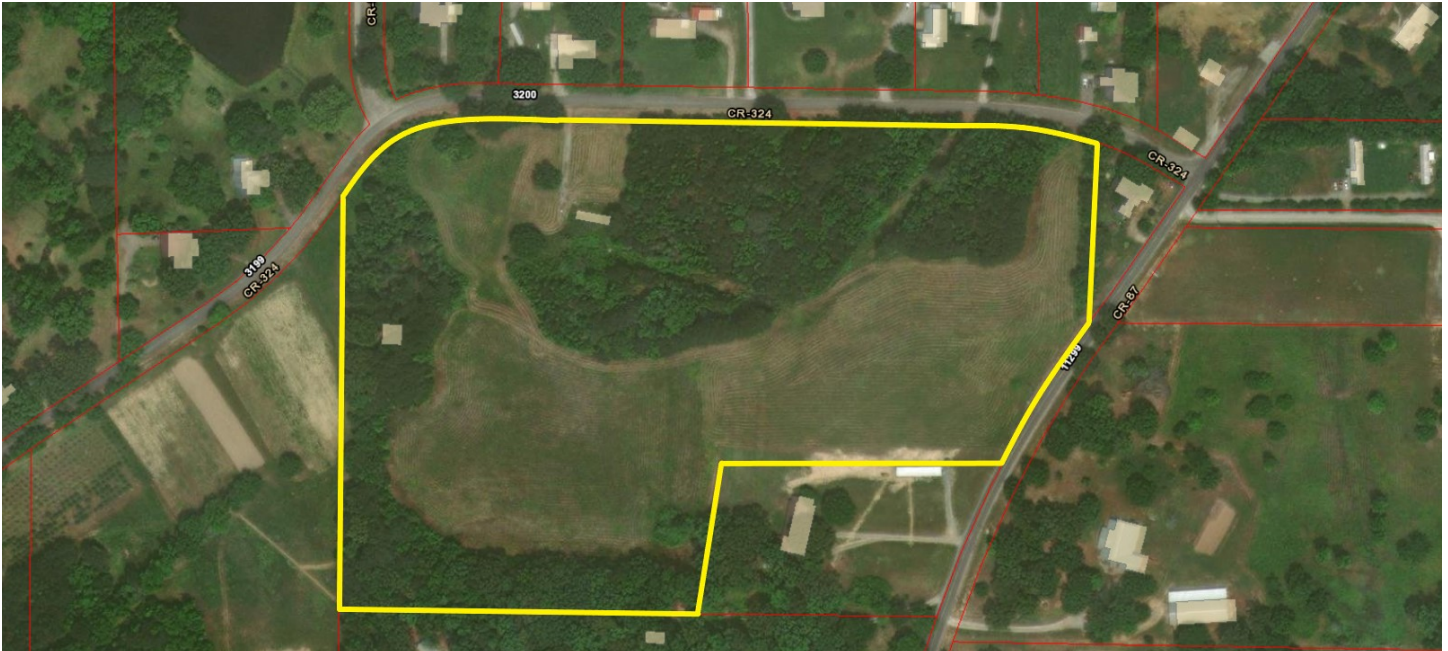

11081 County Road 87
Moulton, AL 35650

OFFERED FOR SALE / 1580+/- FT ROAD FRONTAGE / 19 +/- ACRE LOT

Great opportunity to purchase Farmland on Co Rd 87 between Decatur and Moulton. This 19 +/- acres is mostly open pasture land with some wooded areas, and the perimeter is almost completely fenced with 5 strand barbwire. This property has tons of road frontage on both Co Rd 87 and Co Rd 324, giving the next owner several options for building locations on the property. This is a Great location you don't want to Miss out on. Give us a call today!